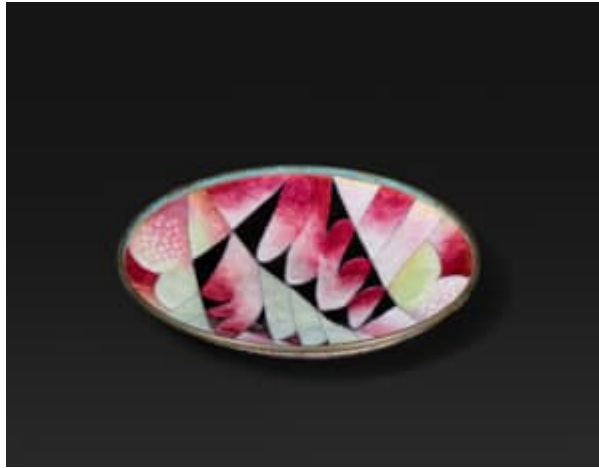

## **Enameled Copper Bowl**

Circa: Circa 1925 - 1930

Enamel with a bronze-effect metal rim, Art Deco

cm

Circa 1925 - 1930

Enamel copper

Signed: C. FAURE. LIMOGES

Enamel with a bronze-effect metal rim, decorated with a pink and yellow feather design with black accents. The underside features deep purple enamel and a recessed center.